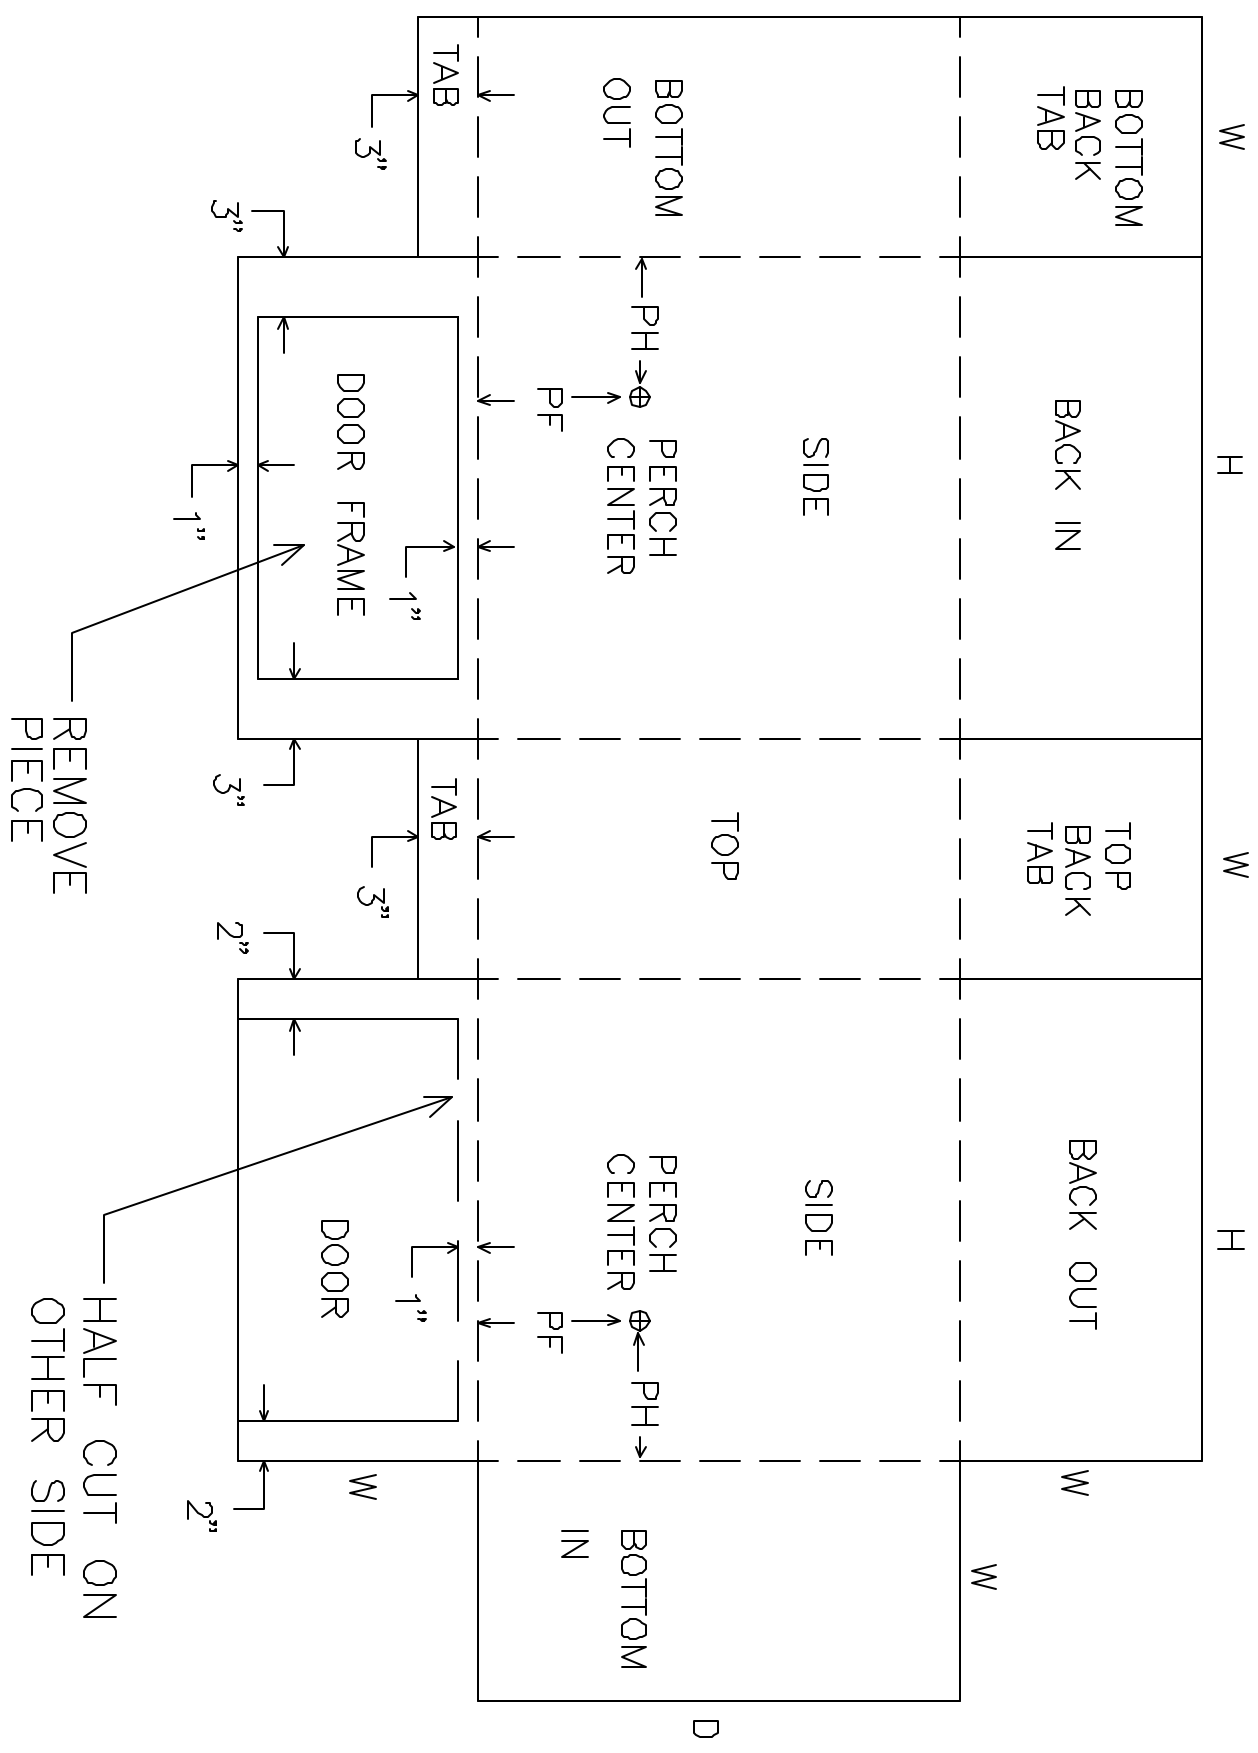

LARGE FRT: SHEET IS CUT 7' X 4'  
 H=2', W=1', D=2'  
 PH=6.5" PF=8"

HH/RT SHEET IS CUT 79" X 43"  
 H=23" W=11" D=21"  
 PH=6.0" PF=7"

SOLID LINES ARE EDGES  
 DOTTED ARE HALF OR SKIN CUTS

REMOVE  
PIECE

HALF CUT ON  
OTHER SIDE